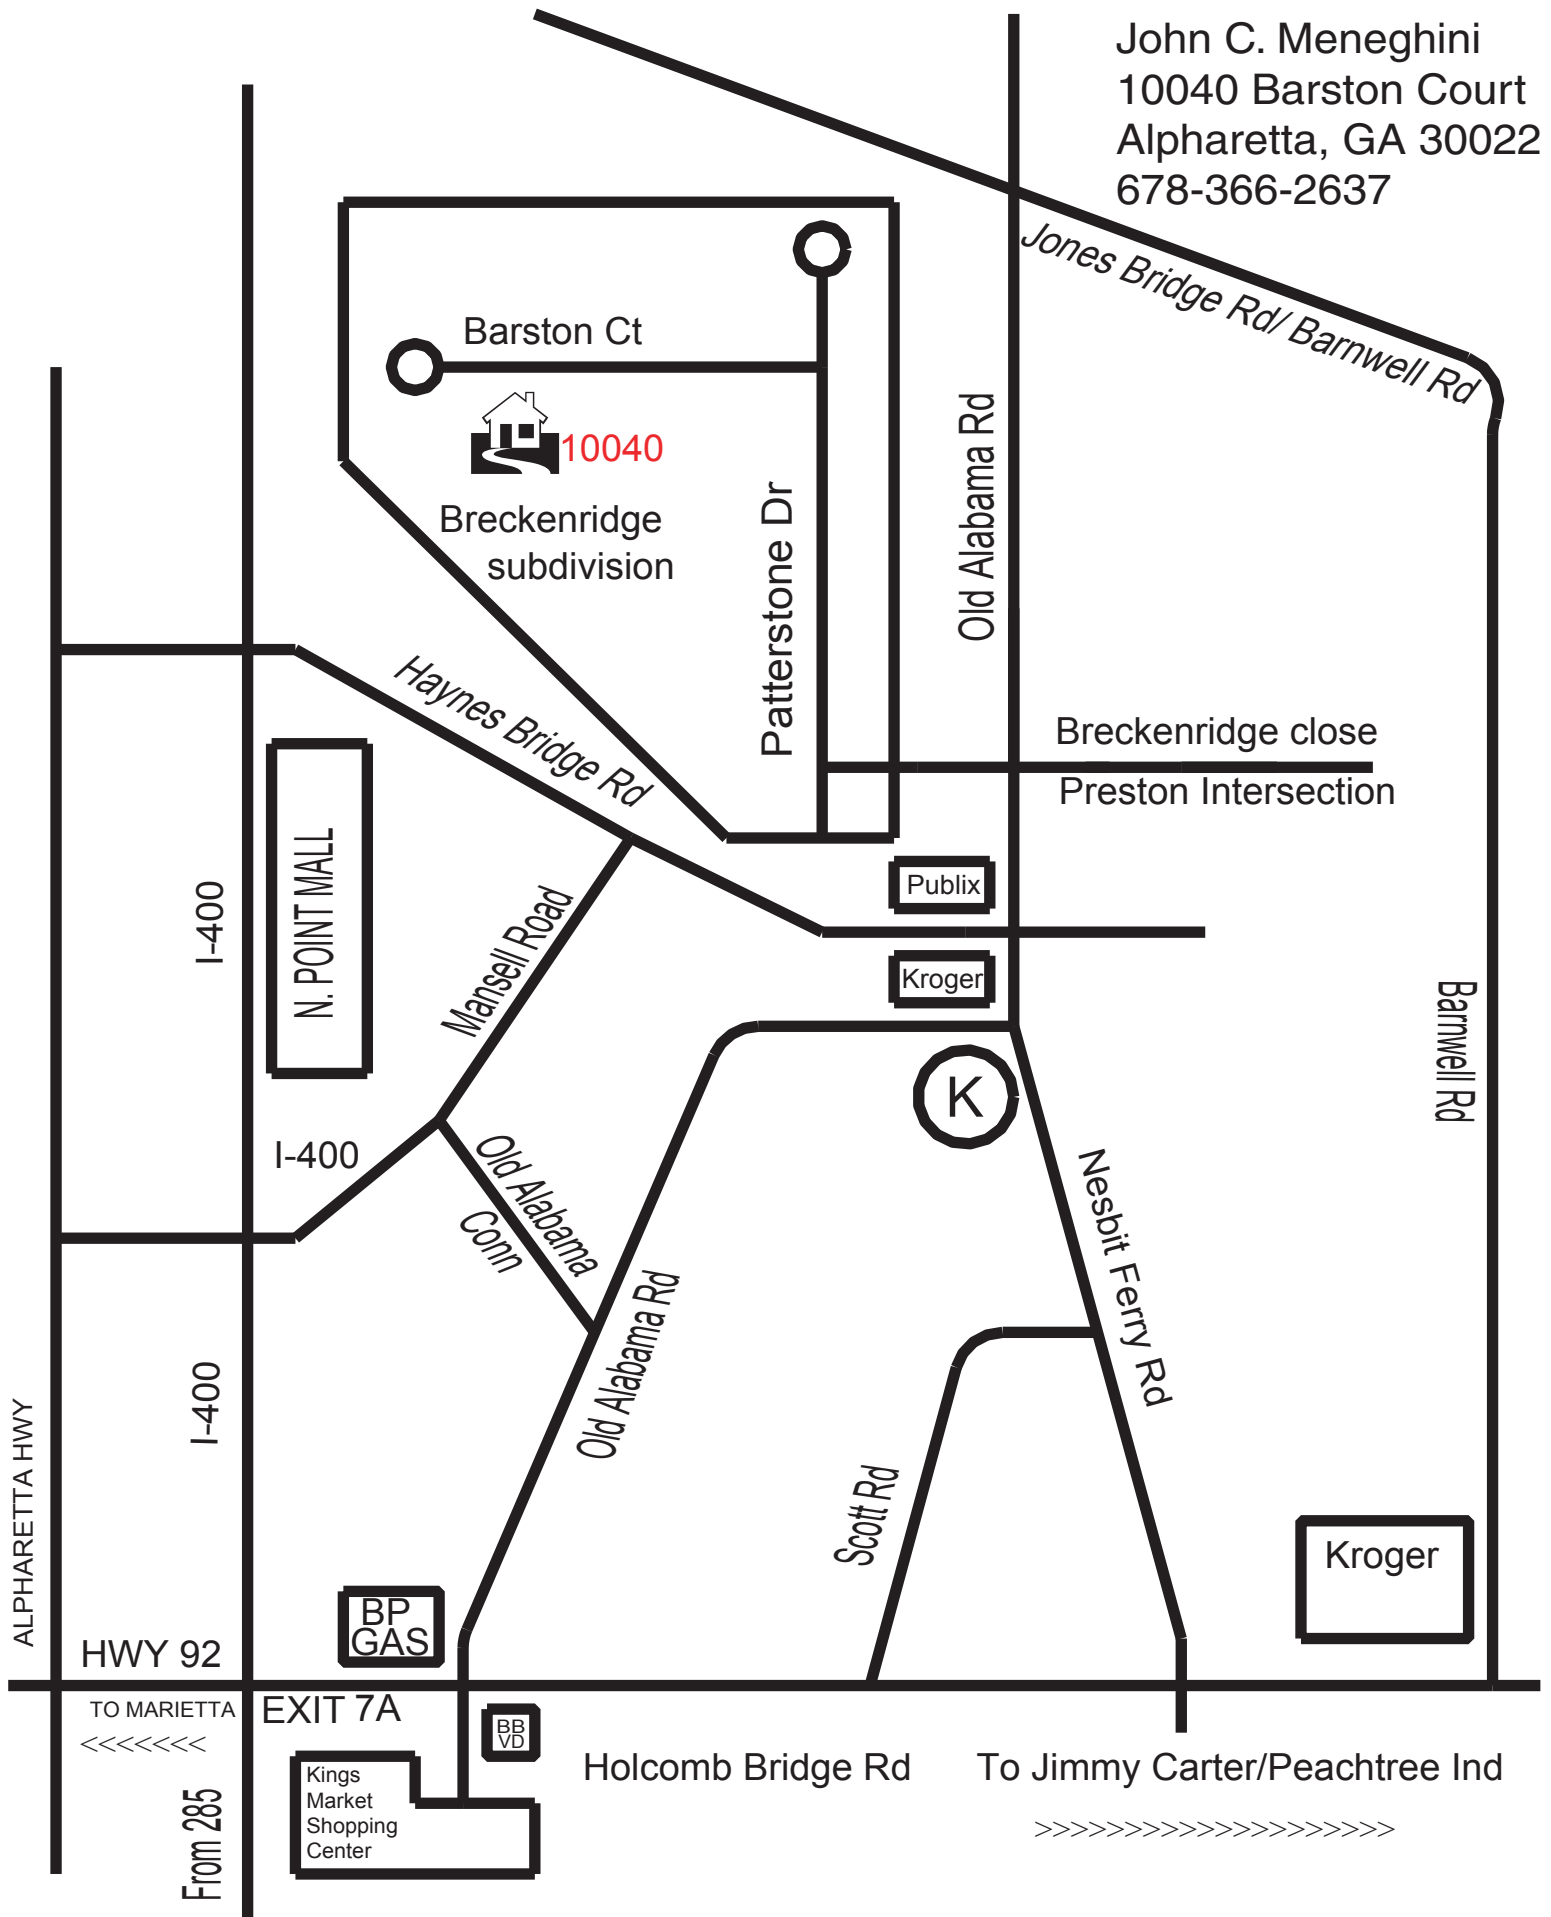

John C. Meneghini  
10040 Barston Court  
Alpharetta, GA 30022  
678-366-2637

N. POINT MALL

Barston Ct  
10040  
Breckenridge  
subdivision

Publix

Kroger

K

BP  
GAS

Kroger

HWY 92

EXIT 7A

Holcomb Bridge Rd

To Jimmy Carter/Peachtree Ind

Kings  
Market  
Shopping  
Center

From 285